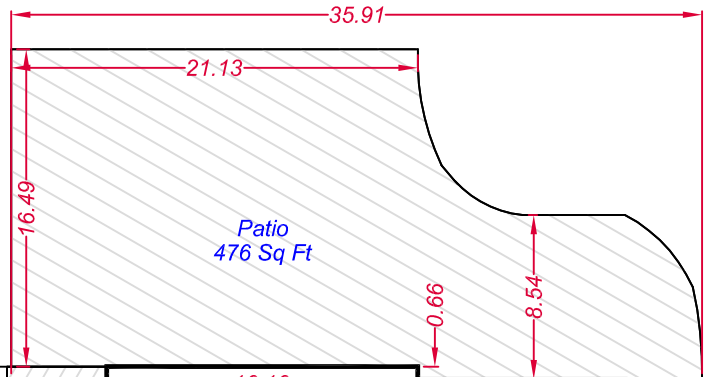

| | |
|-------------------|-------------------|
| Middle Level: | 347 Sq Ft |
| Lower Level: | 791 Sq Ft |
| Upper Level: | 638 Sq Ft |
| Total HLA: | 1776 Sq Ft |
| Car Port: | 193 Sq Ft |
| Walk-In Storage: | n/a |

Room Dimensions are approximate

3723 Annlin Ave., Charlotte, NC

06-09-21

measuringman@bellsouth.net

11416 Delores Ferguson Ln., Charlotte, NC 28277 Cell:704-591-1014

Middle Level