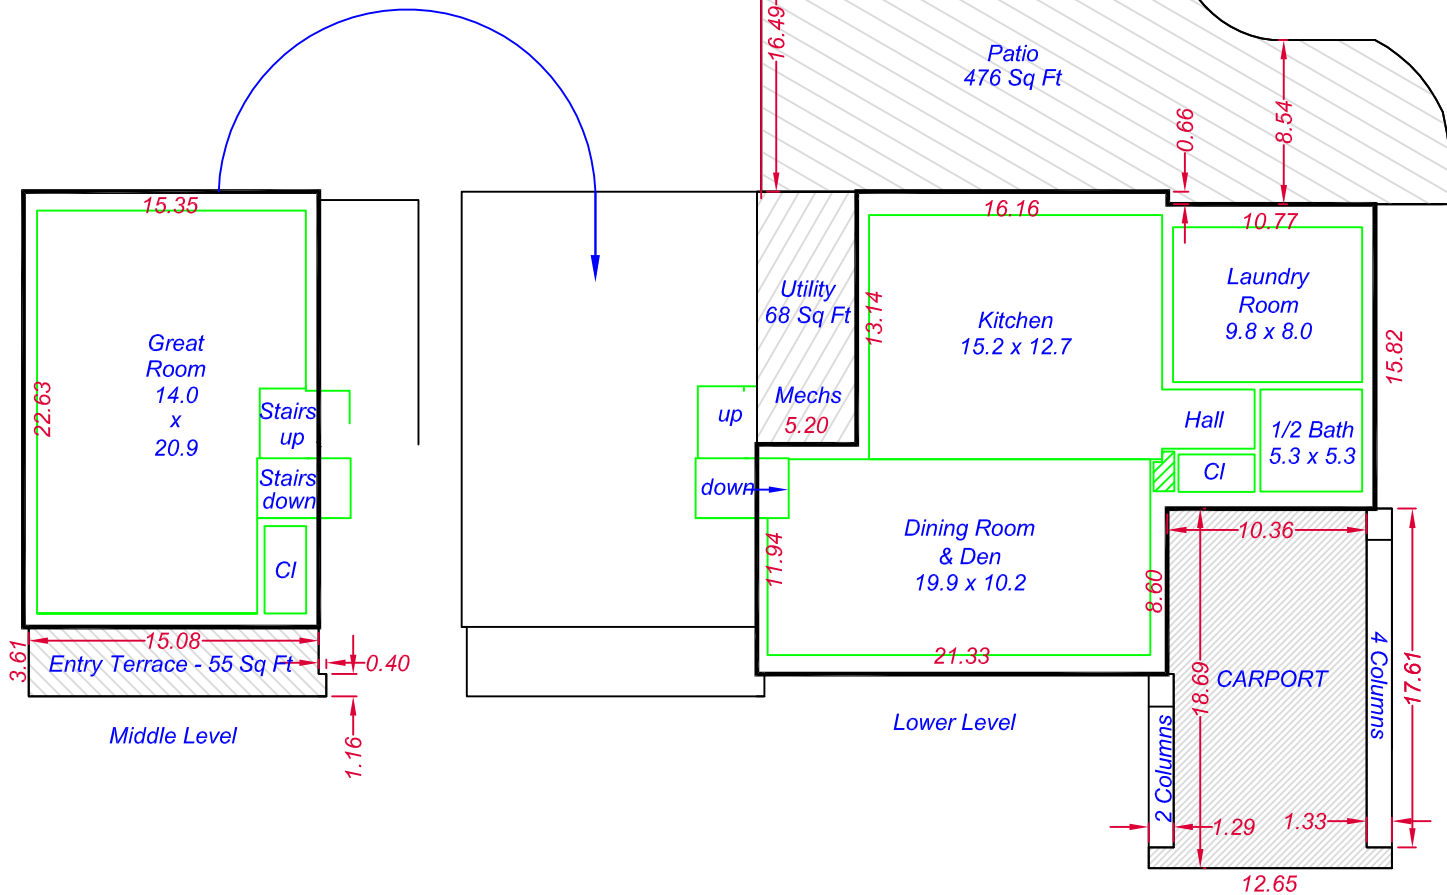

| | |
|-------------------|-------------------|
| Middle Level: | 347 Sq Ft |
| Lower Level: | 791 Sq Ft |
| Upper Level: | 638 Sq Ft |
| Total HLA: | 1776 Sq Ft |
| Car Port: | 193 Sq Ft |
| Walk-In Storage: | n/a |

Room Dimensions are approximate

3723 Annlin Ave., Charlotte, NC

06-09-21

measuringman@bellsouth.net

11416 Delores Ferguson Ln., Charlotte, NC 28277 Cell:704-591-1014

Middle Level