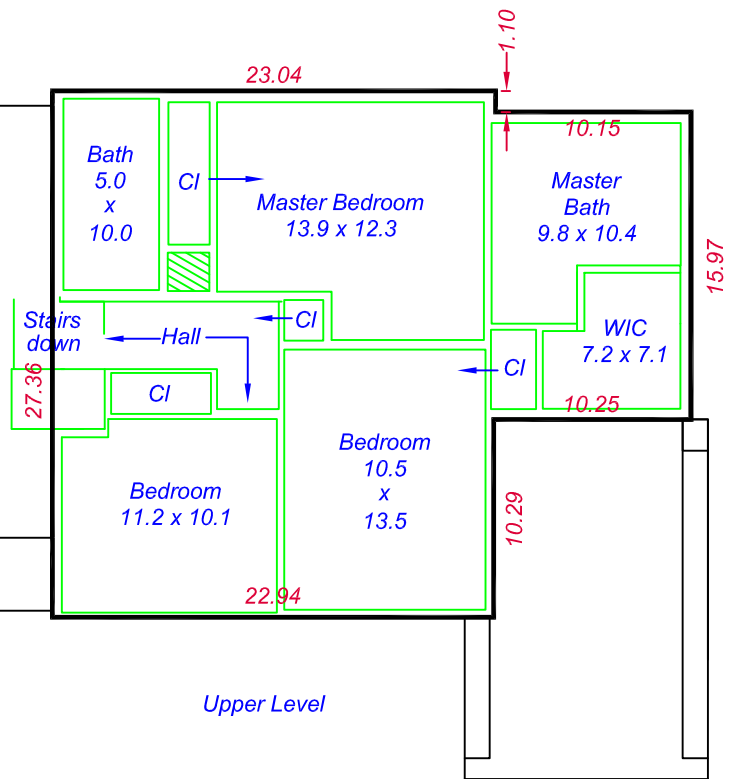

| | |
|-------------------|-------------------|
| Middle Level: | 347 Sq Ft |
| Lower Level: | 791 Sq Ft |
| Upper Level: | 638 Sq Ft |
| Total HLA: | 1776 Sq Ft |
| Car Port: | 193 Sq Ft |
| Walk-In Storage: | n/a |

Room Dimensions are approximate

3723 Annlin Ave., Charlotte, NC

06-09-21

measuringman@bellsouth.net

11416 Delores Ferguson Ln., Charlotte, NC 28277 Cell:704-591-1014

Middle Level